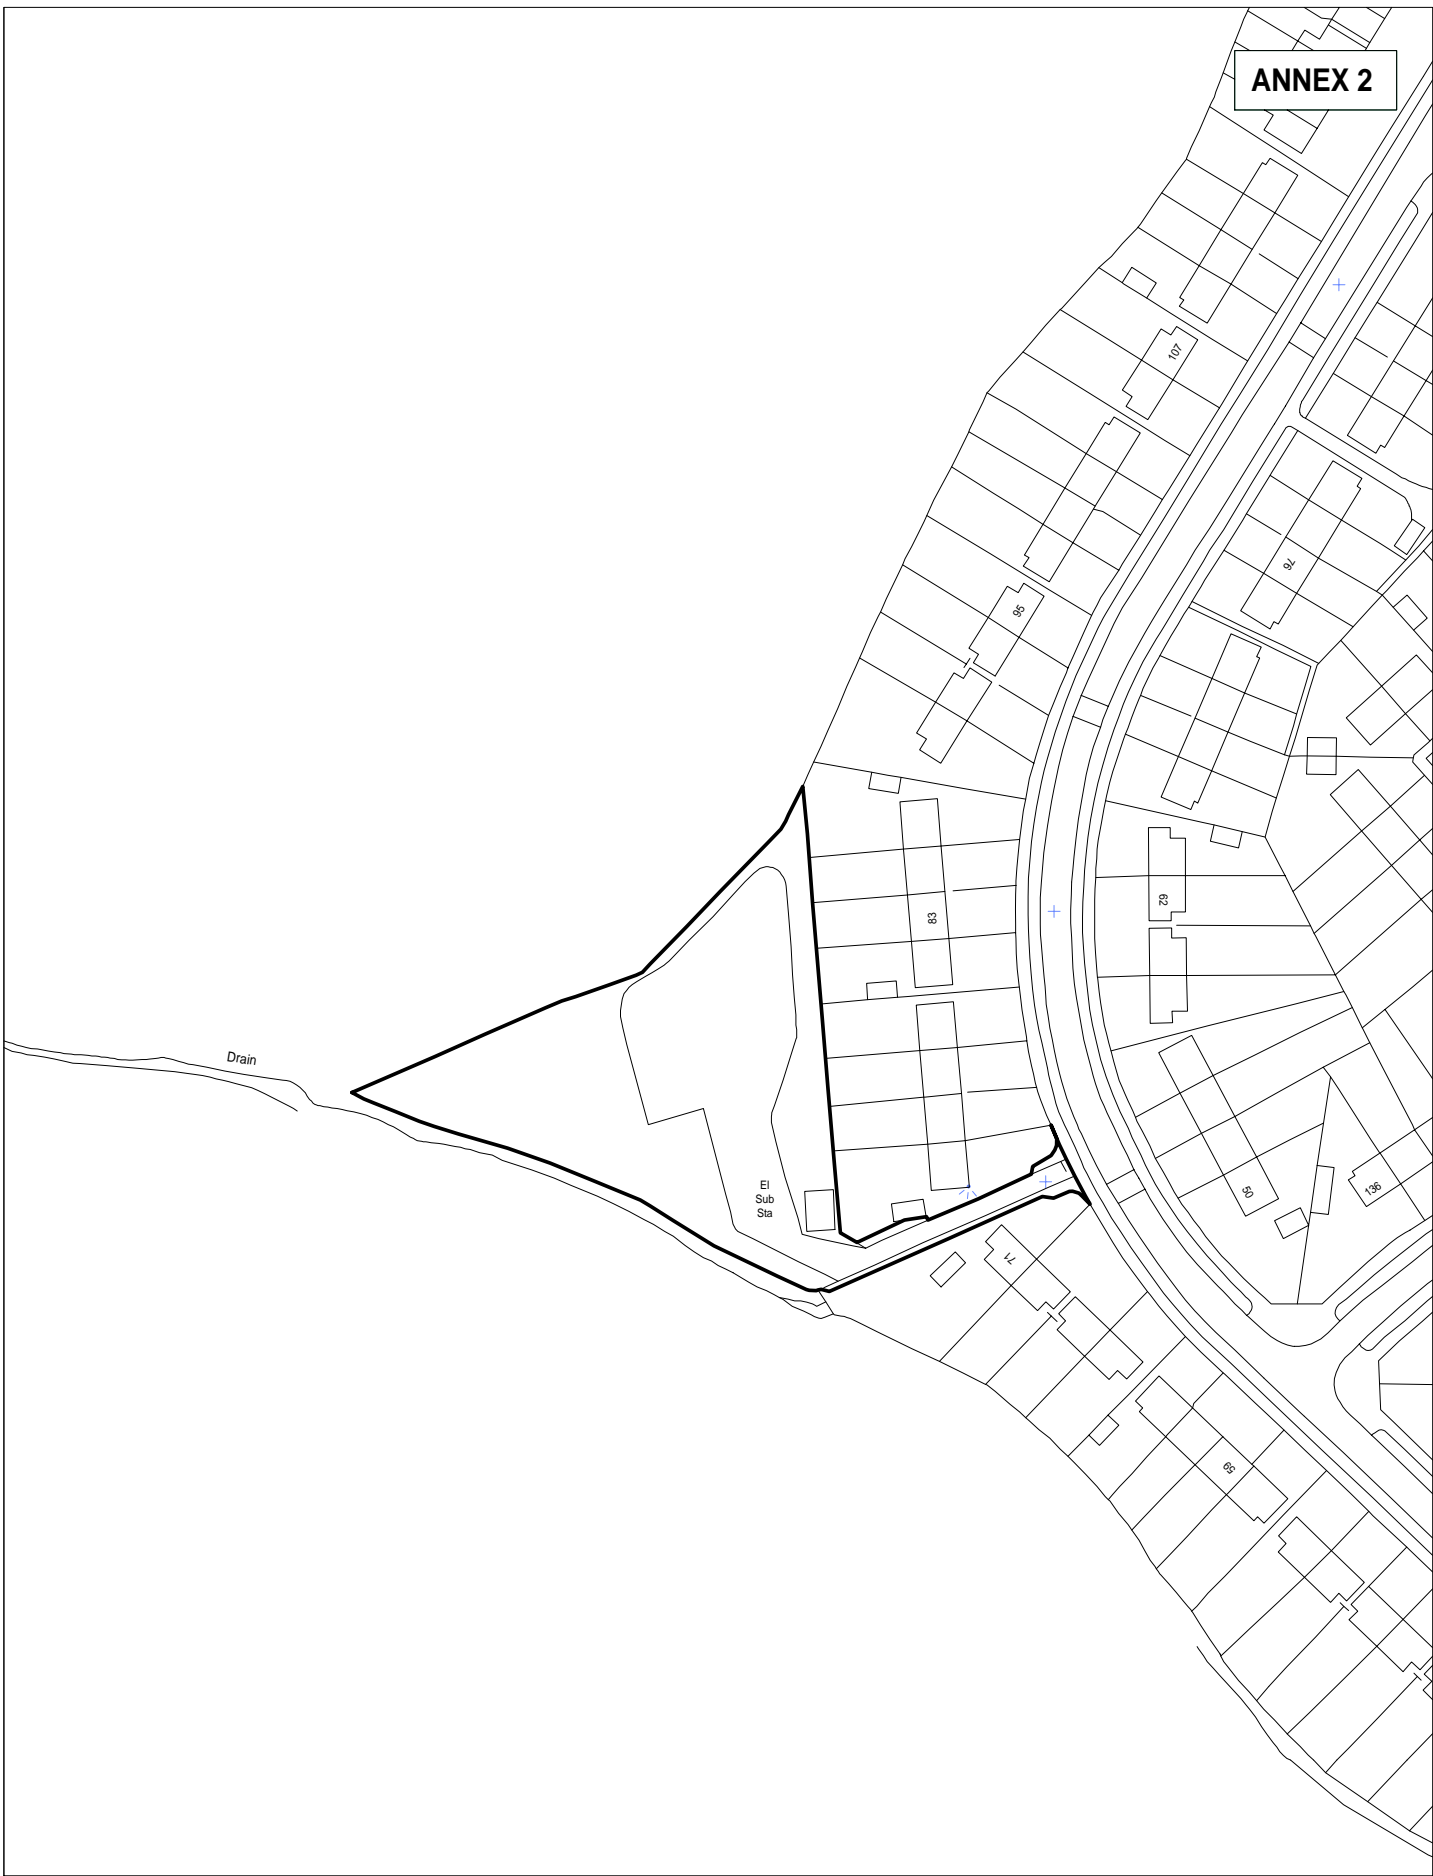

ANNEX 2

Former Chapelfields Adventure Playground

SCALE 1:1250
Originating Group
Property Services

DRAWN BY CC
DATE 26/5/2005
Drawing No.
PS/A4/106424